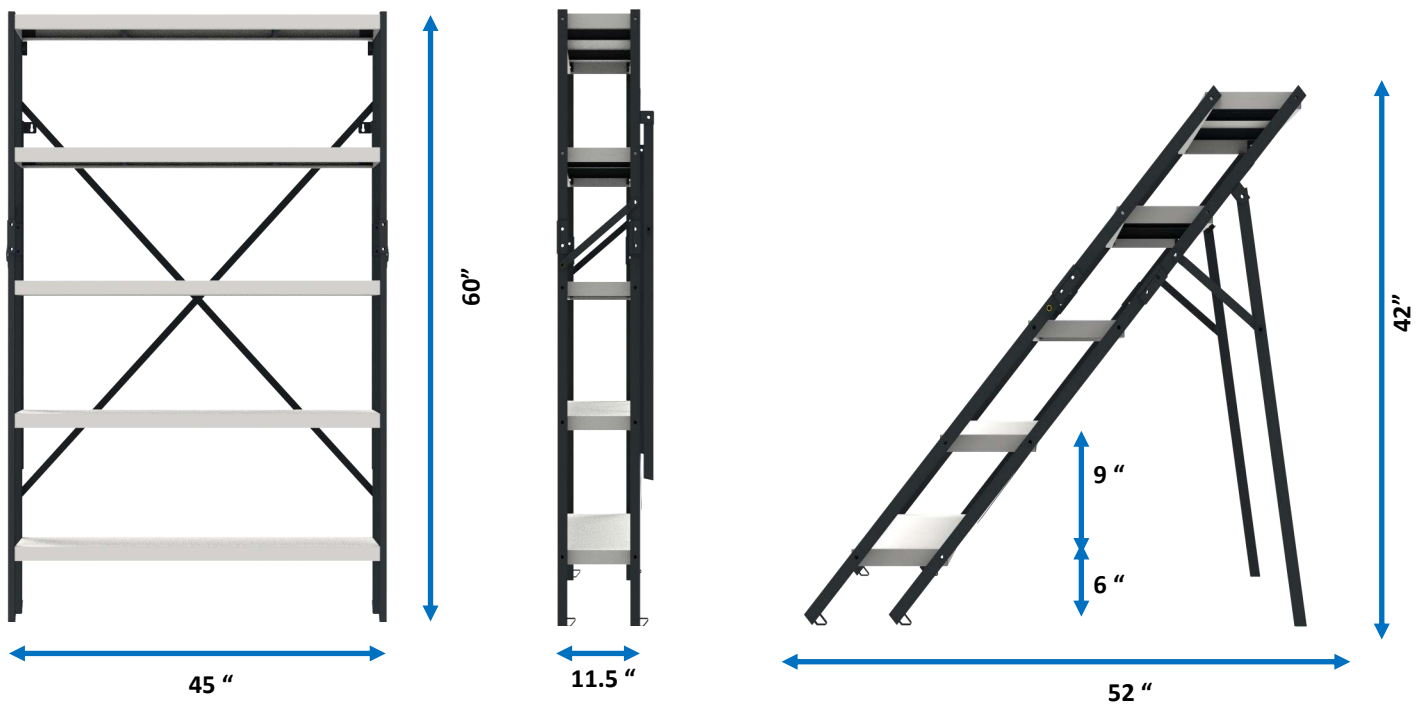

DIY Product

MRP Price : Rs 5200 /-

⇒ Tax Inclusive

⇒ Transport Extra

- Shelf Panel Size L44 W10 H1.4 inches
- Packing Box Size L45 W15 H6 inches
- Weight - 15.5 kg
- Finish - Powder Coating
- Frame Colour - Graphite Grey
- Panel Colour - Milk White
- Frame Material - 30x20x1.2 CR Tube
- Panel Material - 22 SWG Steel Sheet

- Shelf Panel Size L44 W10 H1.4 inches
- Packing Box Size L45 W15 H8.5 inches
- Weight - 23.5 kg
- Finish - Powder Coating

- Frame Colour - Graphite Grey
- Panel Colour - Milk White
- Frame Material - 30x20x1.2 CR Tube
- Panel Material - 22 SWG Steel Sheet

DIY Product

MRP Price : Rs 8650 /-

⇒ Tax Inclusive

⇒ Transport Extra

MULTIPURPOSE RACK - 7 STEP

hyna

- Shelf Panel Size L44 W10 H1.4 inches
- Packing Box Size L45 W15 H8.5 inches
- Weight - 23.5 kg
- Finish - Powder Coating
- Frame Colour - Graphite Grey
- Panel Colour - Milk White
- Frame Material - 30x20x1.2 CR Tube
- Panel Material - 22 SWG Steel Sheet