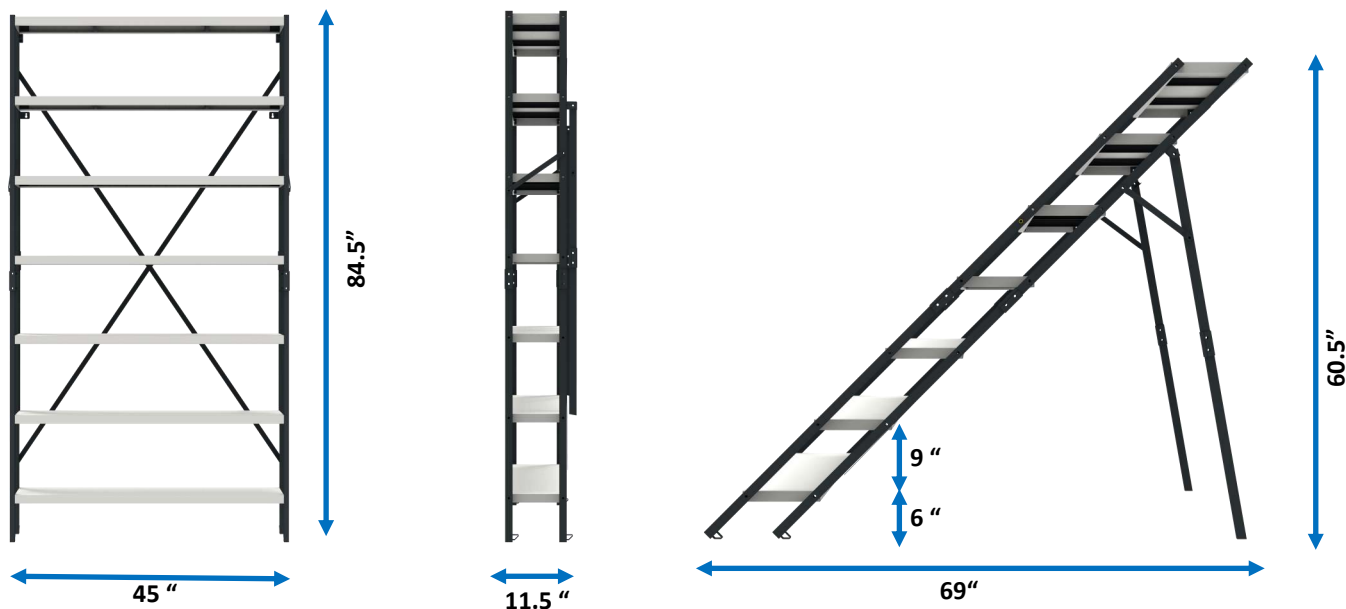

DIY Product

MRP Price : Rs 5200 /-

⇒ Tax Inclusive

⇒ Transport Extra

- Shelf Panel Size L44 W10 H1.4 inches
- Packing Box Size L45 W15 H6 inches
- Weight - 15.5 kg
- Finish - Powder Coating
- Frame Colour - Graphite Grey
- Panel Colour - Milk White
- Frame Material - 30x20x1.2 CR Tube
- Panel Material - 22 SWG Steel Sheet

- Shelf Panel Size L44 W10 H1.4 inches
- Packing Box Size L45 W15 H8.5 inches
- Weight - 23.5 kg
- Finish - Powder Coating

- Frame Colour - Graphite Grey
- Panel Colour - Milk White
- Frame Material - 30x20x1.2 CR Tube
- Panel Material - 22 SWG Steel Sheet

DIY Product

MRP Price : Rs 8650 /-

⇒ Tax Inclusive

⇒ Transport Extra

MULTIPURPOSE RACK - 7 STEP

hyna

- Shelf Panel Size L44 W10 H1.4 inches
- Packing Box Size L45 W15 H8.5 inches
- Weight - 23.5 kg
- Finish - Powder Coating
- Frame Colour - Graphite Grey
- Panel Colour - Milk White
- Frame Material - 30x20x1.2 CR Tube
- Panel Material - 22 SWG Steel Sheet