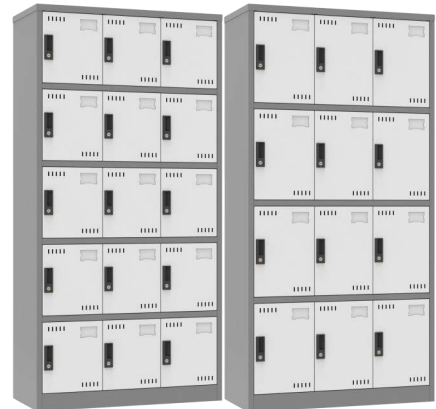

- Shelf Panel Size L44 W10 H1.4 inches
- Packing Box Size L45 W15 H8.5 inches
- Weight - 23.5 kg
- Finish - Powder Coating

- Frame Colour - Graphite Grey
- Panel Colour - Milk White
- Frame Material - 30x20x1.2 CR Tube
- Panel Material - 22 SWG Steel Sheet

DIY Product

MRP Price : Rs 8650 /-

⇒ Tax Inclusive

⇒ Transport Extra

MULTIPURPOSE RACK - 7 STEP

hyna

- Shelf Panel Size L44 W10 H1.4 inches
- Packing Box Size L45 W15 H8.5 inches
- Weight - 23.5 kg
- Finish - Powder Coating
- Frame Colour - Graphite Grey
- Panel Colour - Milk White
- Frame Material - 30x20x1.2 CR Tube
- Panel Material - 22 SWG Steel Sheet

MRP Price : Rs 12250 /-

- ⇒ Tax Inclusive
- ⇒ Transport Extra

Other Products

OFFICE CUPBOARDS

STAFF LOCKER

PHARMACY STORAGE CABINET

SMALL PARTS CABINET

Plant 1 & Head office: